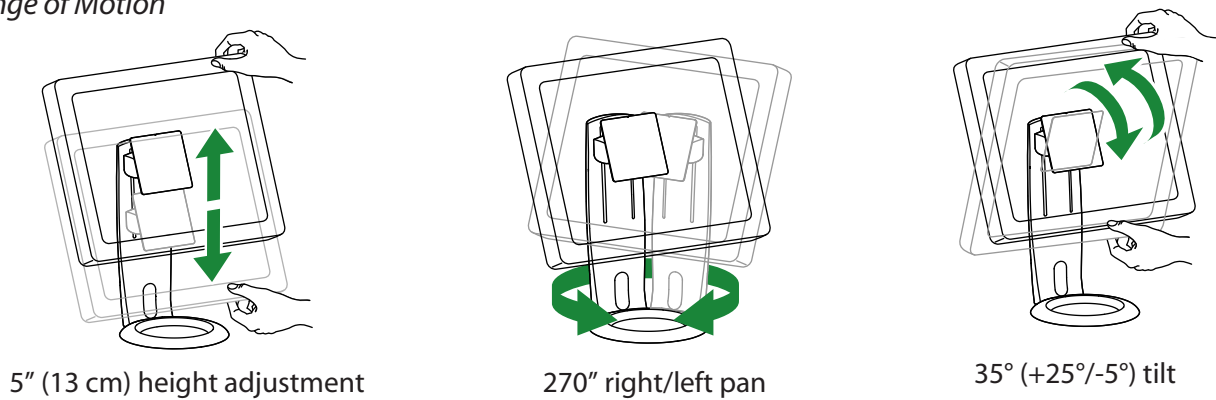

LCD Stand

Range of Motion

display rotates 90°