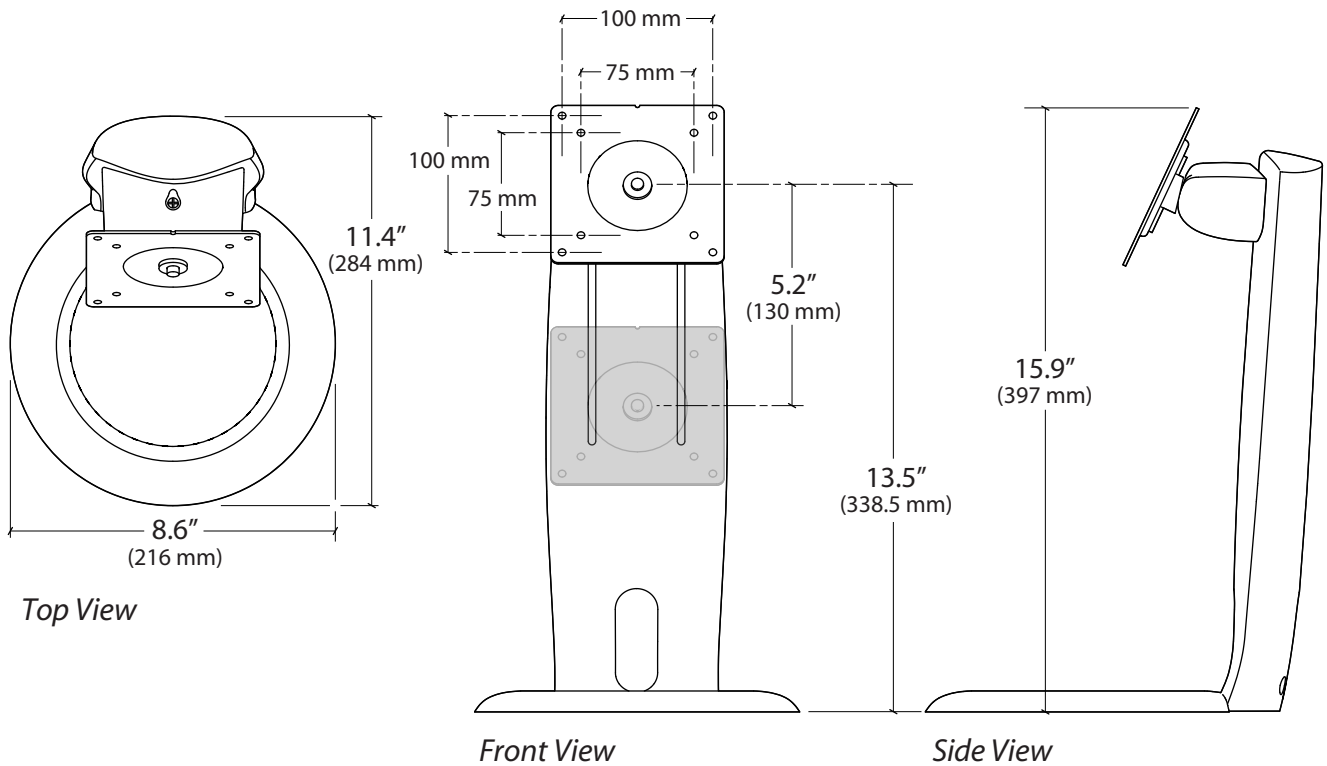

LCD Stand

Range of Motion

display rotates 90°